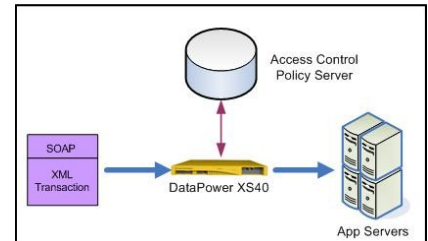

- An overall summary of the review of your DataPower infrastructure featuring topics such as architecture, high availability, disaster recovery, logging, monitoring, security and governance
- Key findings and recommendations for architectural and interface design suggestions, configuration, logging and monitoring strategies, failover, security and performance enhancements
- Suggested next steps including identifying known problem areas and potential solutions
- Best practices for configuration and development

Next Step:

We're offering a dedicated Discovery Call, typically spanning 1-2 days, between you and an IBM-certified Solutions Specialist to understand your current topology and determine the general health of your infrastructure. This no obligation Discovery Call can help you uncover your security, integration and compliance requirements and provide you with insight on how to achieve your business and technical objectives.

*Free for qualified customers

About Prolifics:

Prolifics, in business since 1978, is an end-to-end systems integrator specializing in IBM technologies. A Premier IBM Business Partner, Prolifics has garnered top awards for its customer solutions and its level of technical excellence. Our depth of experience with secure, end-to-end SOA and Portal solutions can help you with all aspects of the full project lifecycle including software procurement, architectural advisement, design, development through deployment, administration and training. With our unparalleled 96% success rate delivering projects on time, on budget, and to specification, let Prolifics be your technology partner. For more information, visit www.prolifics.com.

Prolifics®

A SEMANTICSPACE COMPANY

<http://www.prolifics.com> email: solutions@prolifics.com

SOLVING BUSINESS PROBLEMS WITH TECHNOLOGY SOLUTIONS SINCE 1978

corporate headquarters: 114 west 47th street new york new york 10036 USA t: 212.267.7722 or 800.458.3313 f: 212.608.6753
new york city orlando boston philadelphia washington dc san francisco london hamburg hyderabad